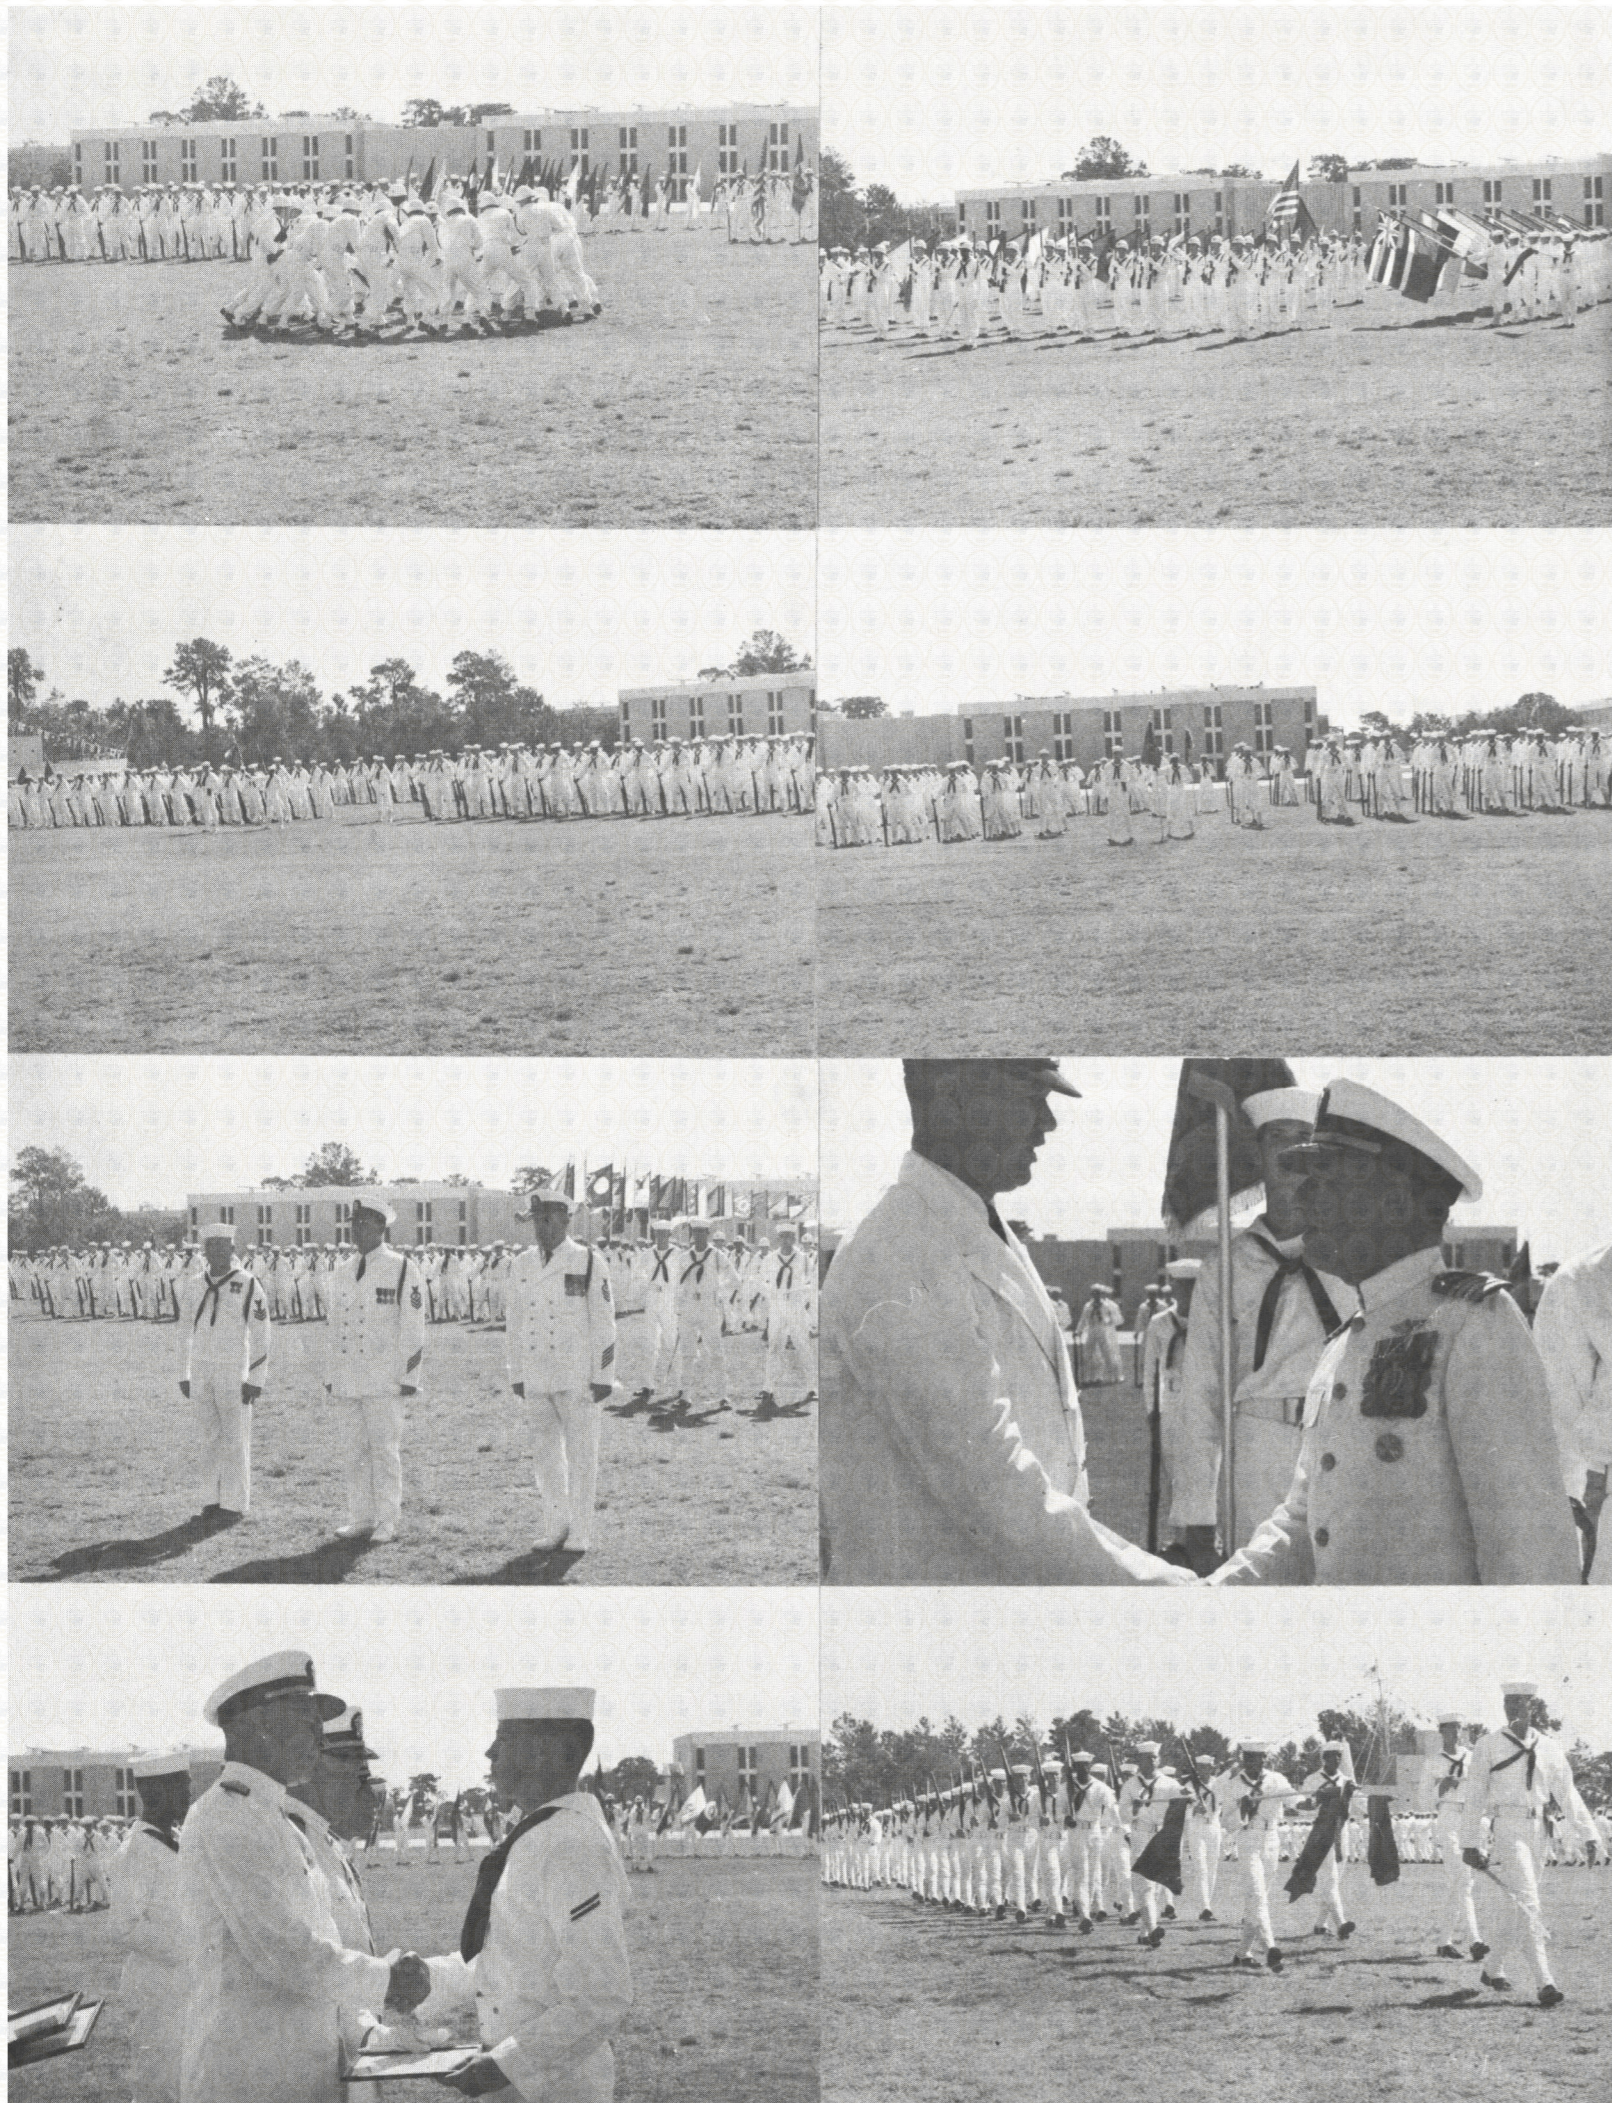

This Rudder is part of "The Rudder Revisited" collection.