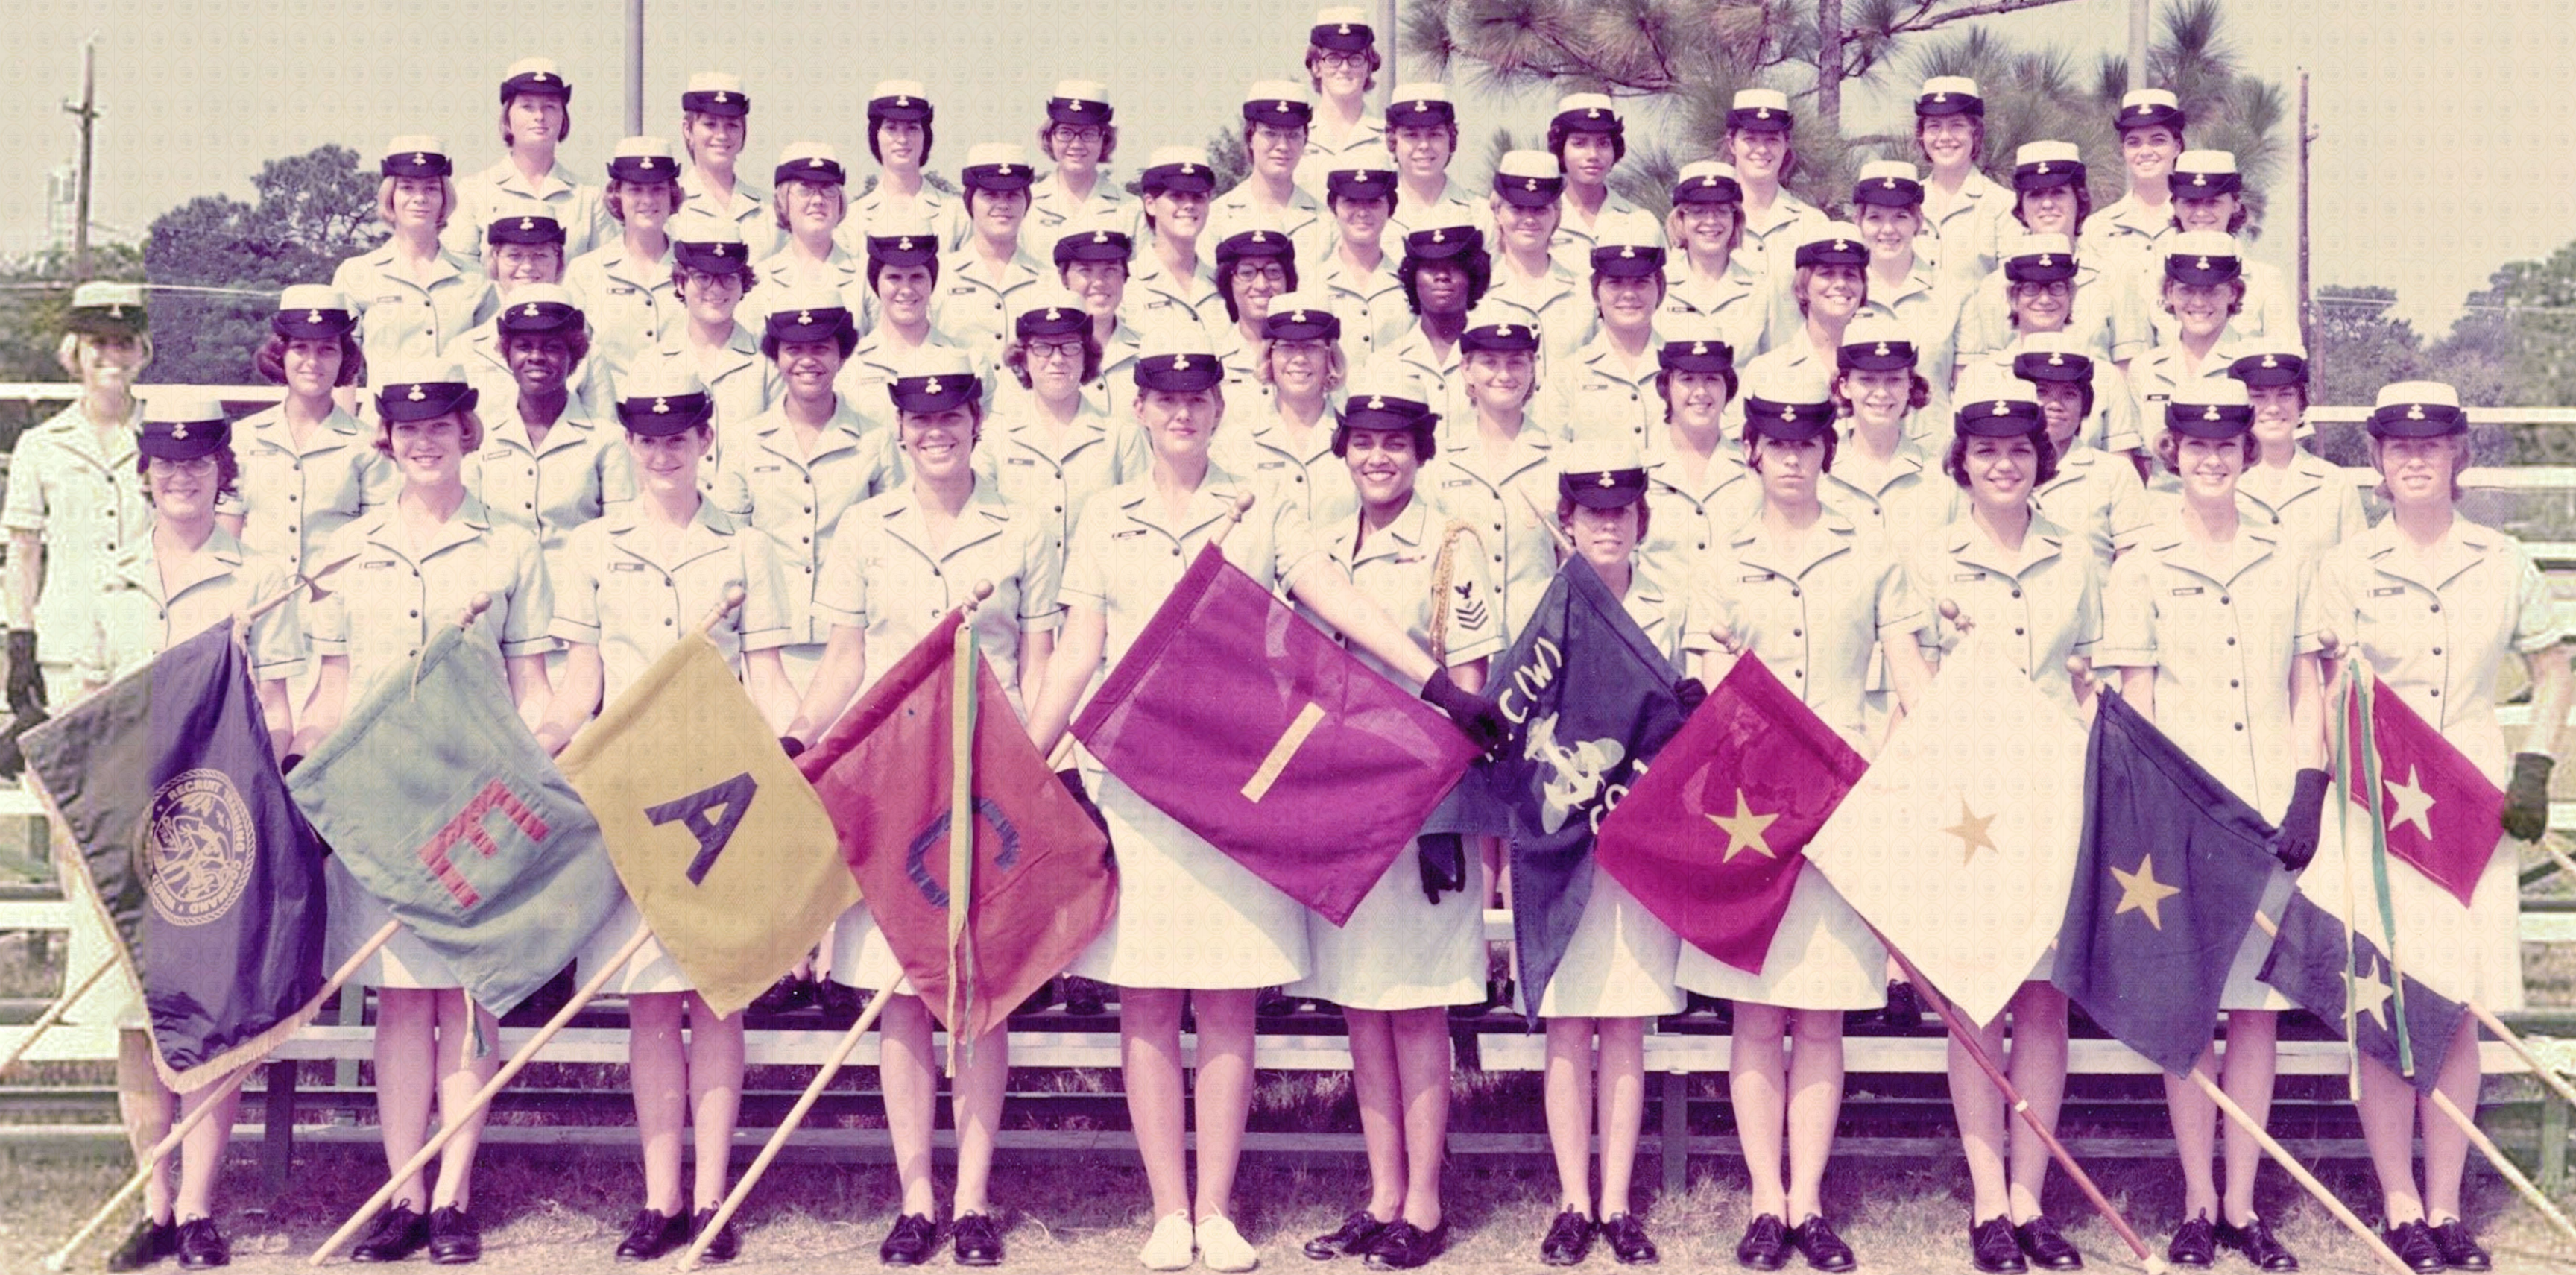

NAVAL TRAINING CENTER 19 Orlando Florida 72