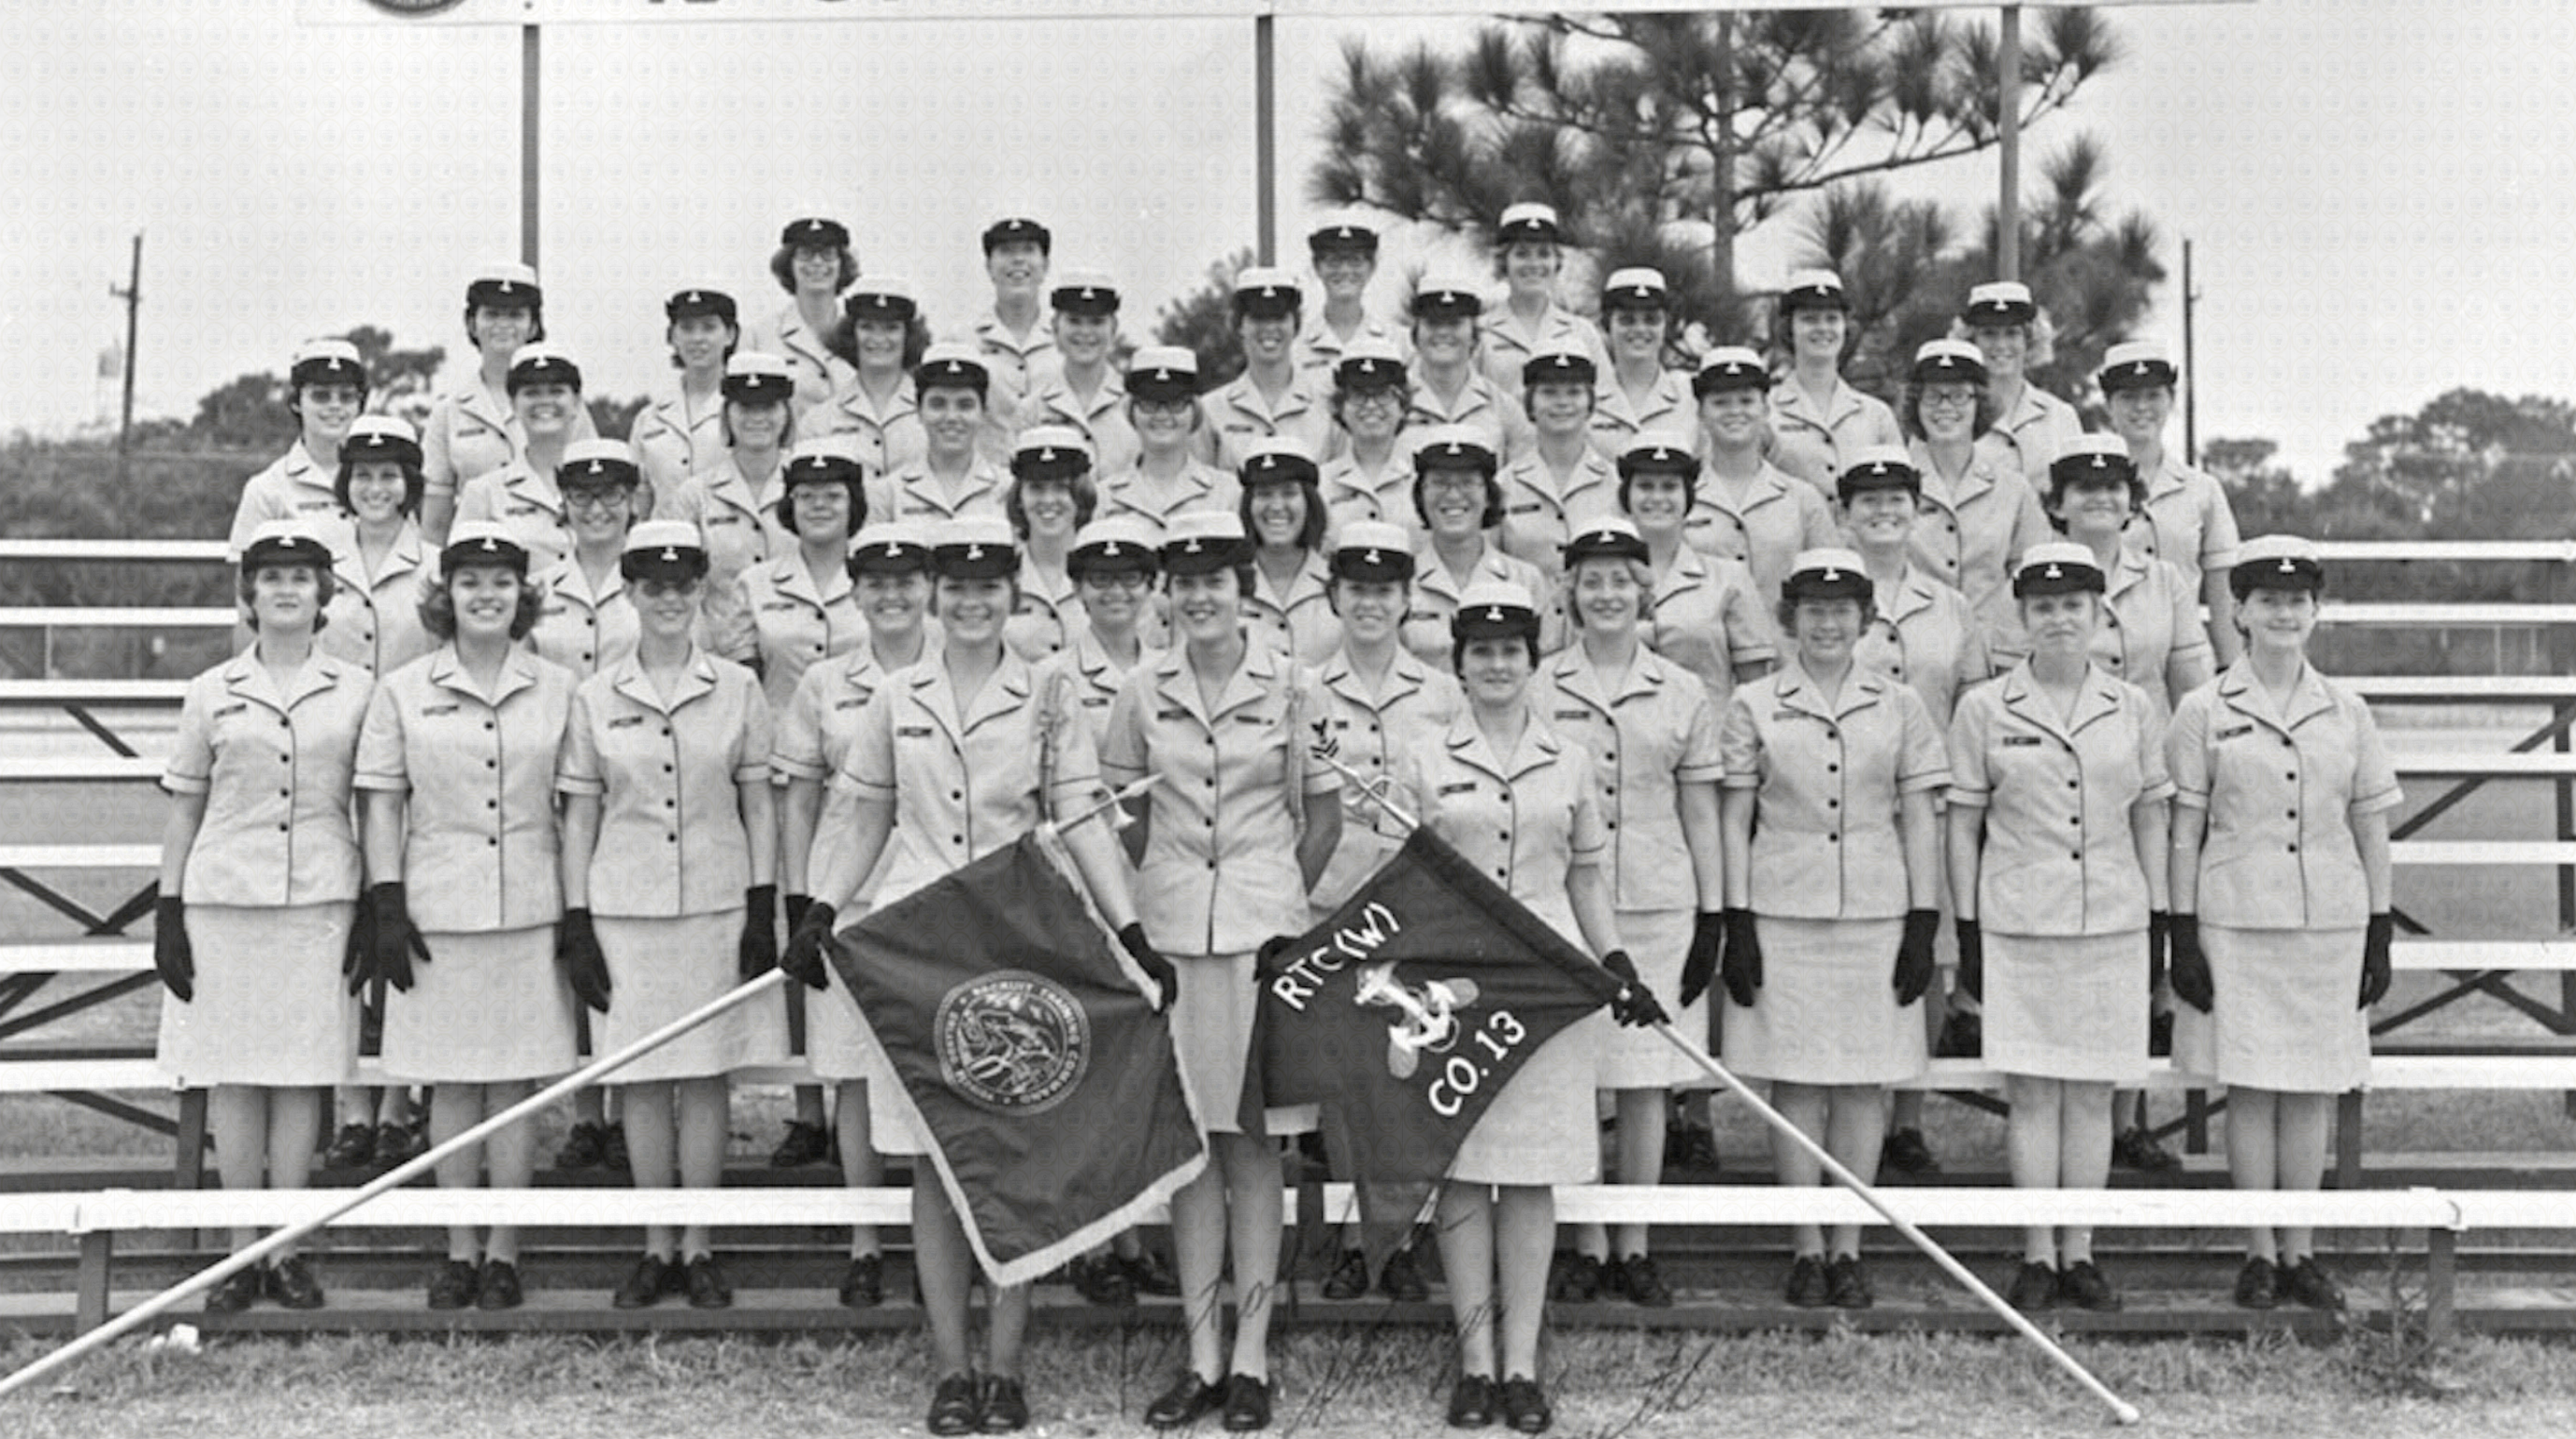

NAVAL TRAINING CENTER

19 Orlando Florida 72