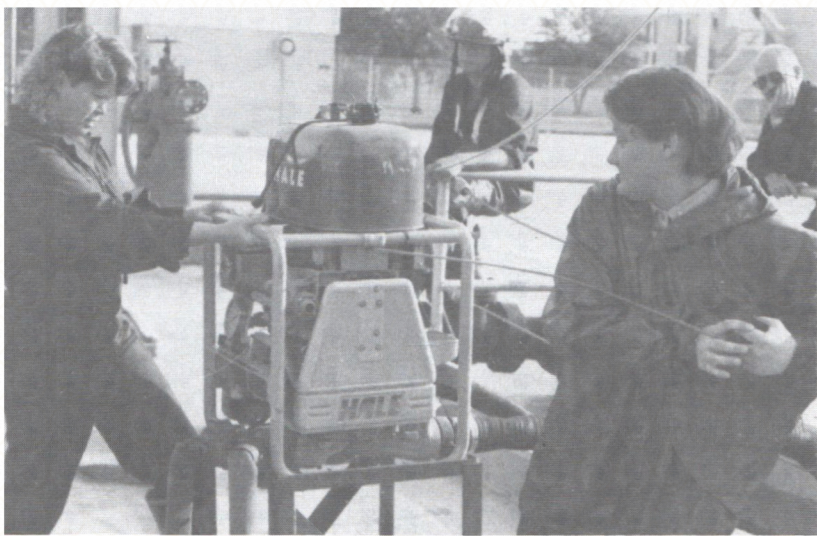

This Rudder is part of "The Rudder Revisited" collection.